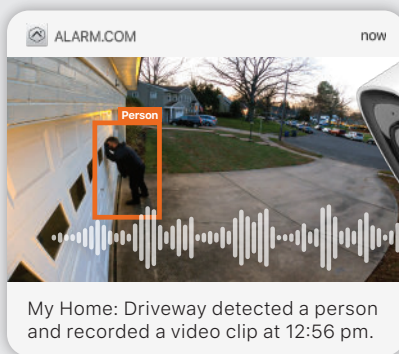

Video Analytics

Get more insights with fewer interruptions

Traditional video monitoring alerts can generate information overload. With Video Analytics, you can customize and filter your video alerts to focus only on the activity you want to know about. You can pick and choose whether you get alerts for people, vehicles, or animals entering or leaving specific areas of your property.

Video Analytics alerts are rapid, relevant, and reliable—so you can rest easy knowing your cameras have you covered. Supercharge your cameras with added capabilities—powered by Video Analytics:

LIGHTS AUTOMATION

Turn on the lights when a camera detects a person, animal, or vehicle to make it look like someone's home and deter unwanted visitors.

HIGHLIGHTS

Watch a daily update of important events and easily share or save video clips from your app.

PEOPLE DETECTION FOR MONITORING STATIONS

Quickly verify whether an alarm requires an emergency response, reducing false alarms and promoting faster emergency responses for verified alarms.

Perimeter Guard™ for Proactive Defense

Stop unexpected visitors in their tracks with Perimeter Guard proactive defense. Alarm.com's advanced Video Analytics will sound an alert and flash a camera's LED to deter potential intruders.

Ask your service provider about adding Video Analytics-compatible cameras to your service package.