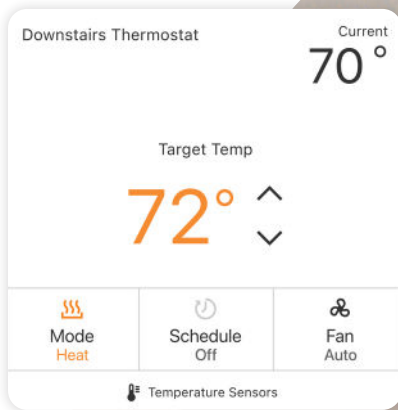

Energy Management

Maximize energy savings and reduce your environmental footprint

Keep energy costs down with smart thermostats, lights, and shades. Our all-in-one energy management solution helps you save energy, while customizing your environment for comfort and enjoyment. Add solar panels to the rest of your system with a Solar Monitoring service package and get helpful reports for your home's solar energy production.